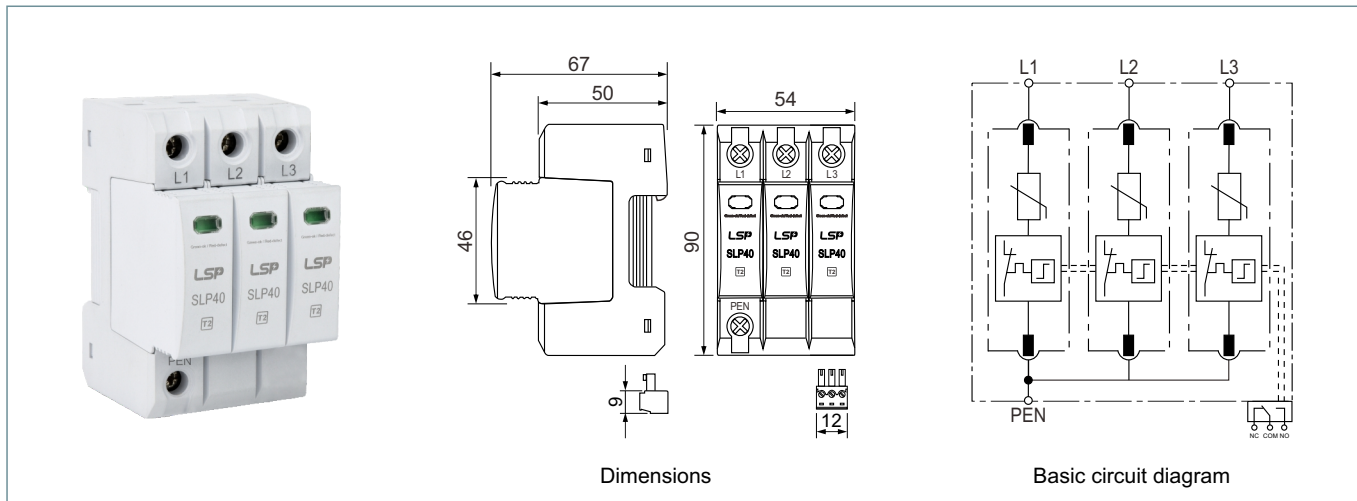

Dimensions

Basic circuit diagram

Type		SLP40-750/3	SLP40-750/3S
SPD according to EN 61643-11 / IEC 61643-11		type 2 / class II	type 2 / class II
Nominal a.c. voltage	U_n	690 V AC (50/60 Hz)	690 V AC (50/60 Hz)
Max. continuous operating a.c. voltage	U_c	750 V AC (50/60 Hz)	750 V AC (50/60 Hz)
Nominal discharge current (8/20 μ s)	I_n	20 kA	20 kA
Maximum discharge current (8/20 μ s)	I_{max}	40 kA	40 kA
Voltage protection level	U_p	2,6 kV	2,6 kV
Response time	t_a	25 ns	25 ns
Max. mains-side over-current protection		100 AgL/gG	100 AgL/gG
Short-circuit current rating	I_{scCR}	25 kA _{rms}	25 kA _{rms}
Temporary overvoltage (TOV) (U_T) - Characteristic		871 V / 5 sec. - withstand	871 V / 5 sec. - withstand
Temporary overvoltage (TOV) (U_T) - Characteristic		1143 V / 120 min. - safe failure	1143 V / 120 min. - safe failure
Range of operating temperatures	T_u	-40/+80°C	-40/+80°C
Operating state / fault indication		green / red	green / red
Number of ports		1	1
Cross-sectional area (min.)		1.5 mm ² solid /flexible	1.5 mm ² solid /flexible
Cross-sectional area (max.)		35 mm ² stranded / 25 mm ² flexible	35 mm ² stranded / 25 mm ² flexible
For mounting on		35 mm DIN rail acc. to EN 60715	35 mm DIN rail acc. to EN 60715
Enclosure material		thermoplastic	thermoplastic
Place of installation		indoor installation	indoor installation
Degree of protection		IP 20	IP 20
Capacity		3 module(s), DIN 43880	3 module(s), DIN 43880
Approvals		CE	CE
Type of remote signalling contact		-	changeover contact
a.c. switching capacity		-	250V / 0.5A
d.c. switching capacity		-	250V / 0.1 A; 125 V / 0.2 A; 75 V / 0.5 A
Cross-sectional area for remote signalling terminals		-	max. 1.5 mm ² solid / flexible